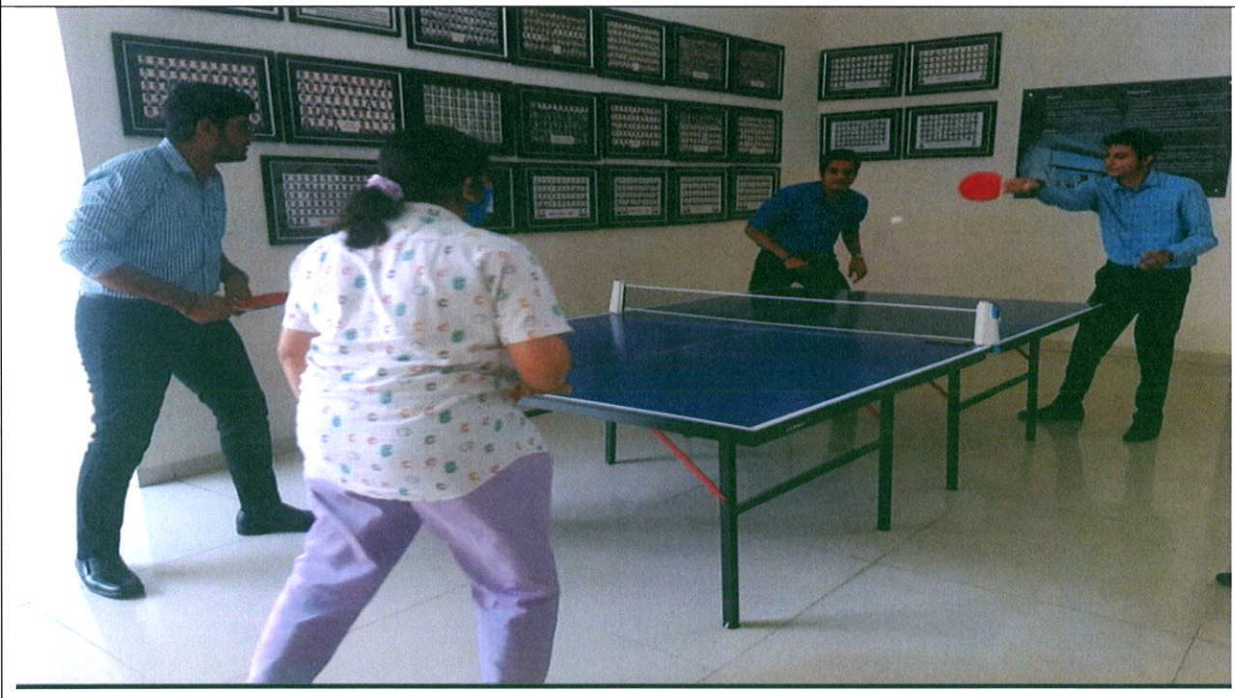

Event Report

The Table Tennis Tournament buzzes with the rapid exchanges of paddles and the nimble footwork of players. In singles matches, competitors showcase their reflexes and precision as they navigate the fast-paced action on the table. In doubles matches, teamwork and synchronization are paramount as players coordinate their movements to outwit their opponents. With each swift backhand and lightning-quick forehand, the tournament highlights the agility and adaptability of the players, as they strive to outplay and outthink their rivals.

Event Details:

Date: 03-08-2021

Location: ISME Bangalore

Divisions: Men and women

This fast-paced and exciting event is open to students of all skill levels. The energy of the students was very high and adrenaline rush was maximum.

Table Tennis Tournament (Final)