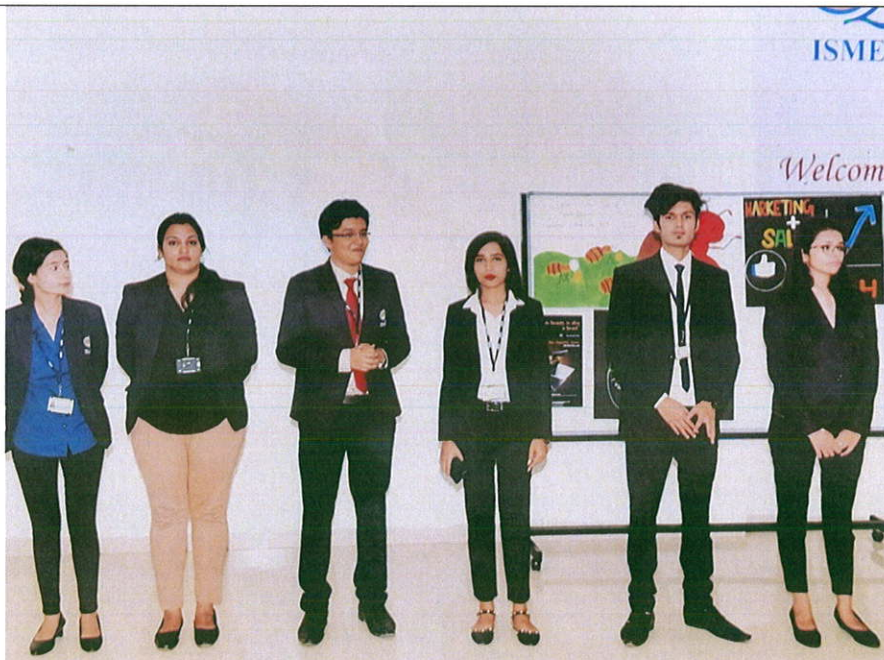

## Event Report

The Best Manager contest at ISME emerged as a thrilling showcase of leadership, strategy, and managerial prowess among the students. Held recently at the International School of Management Excellence, this event attracted ambitious participants from various academic backgrounds, all vying for the coveted title. Through a series of rigorous challenges and simulations, contestants were put to the test, tasked with demonstrating their ability to lead, innovate, and make strategic decisions under pressure.

The contest provided a platform for students to showcase their managerial skills, critical thinking abilities, and problem-solving acumen in a competitive yet supportive environment. From case analyses to team dynamics exercises, participants engaged in a series of tasks designed to simulate real-world managerial scenarios. The Best Manager contest at ISME not only honed participants' skills but also fostered a spirit of healthy competition and camaraderie, reaffirming the school's commitment to nurturing the next generation of business leaders.

## Photographs with Caption

Focused and determined, Best Manager contest participants strategize and collaborate, showcasing their leadership skills amidst the competition