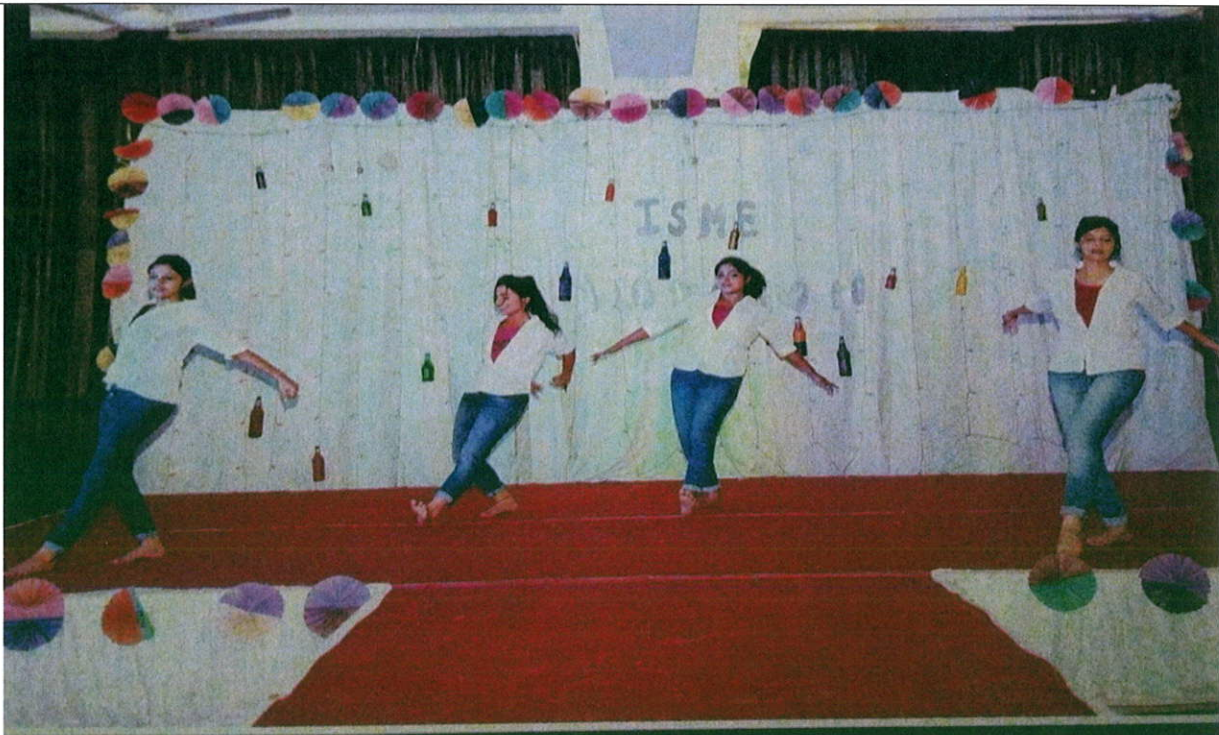

Event Report

On March 8, 2019, ISME hosted an electrifying Dance Show that featured the talents of 35 students who mesmerized the audience with their captivating performances. The event showcased a diverse range of dance styles, from traditional to contemporary, highlighting the students' passion for movement and expression. With vibrant choreography and seamless execution, the dancers transported the audience on a journey of rhythm and emotion, leaving a lasting impression on all who attended.

The Dance Show at ISME was a testament to the university's vibrant cultural landscape and commitment to promoting artistic expression among its students. Through their performances, participants not only demonstrated their technical proficiency but also celebrated the universal language of dance, uniting the campus community in joy and appreciation. The event served as a reminder of the transformative power of dance in bringing people together and enriching campus life.

Photographs with Caption

Students Dance Performance