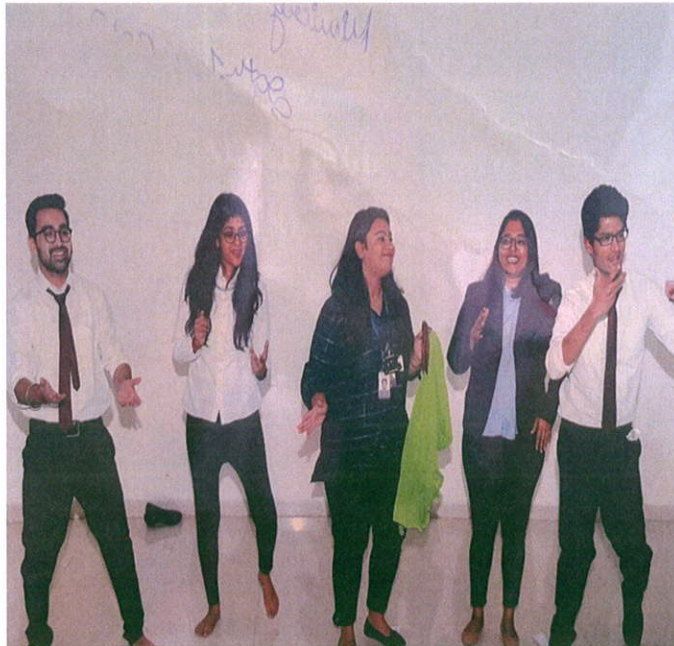

Event Report

On the evening of 15th March 2019, International School Of Management Excellence (ISME) resonated with laughter and applause as it hosted a Mimicry Competition activity. This event provided a platform for students to highlight their talent for impersonation and comedy, fostering a spirit of creativity and entertainment.

One of the main highlights of the event was the celebrity impersonation segment, where participants hilariously imitated famous personalities from the world of entertainment, politics, and sports. From iconic dialogue delivery to signature gestures, each impersonation brought the audience to fits of laughter.

Another captivating aspect of the Mimicry Competition was the display of voice modulation skills, where participants imitated the distinctive voices of various characters and accents. The versatility and precision of the voice impersonations added an extra layer of humor and entertainment to the performances.

Mimicry Competition at ISME