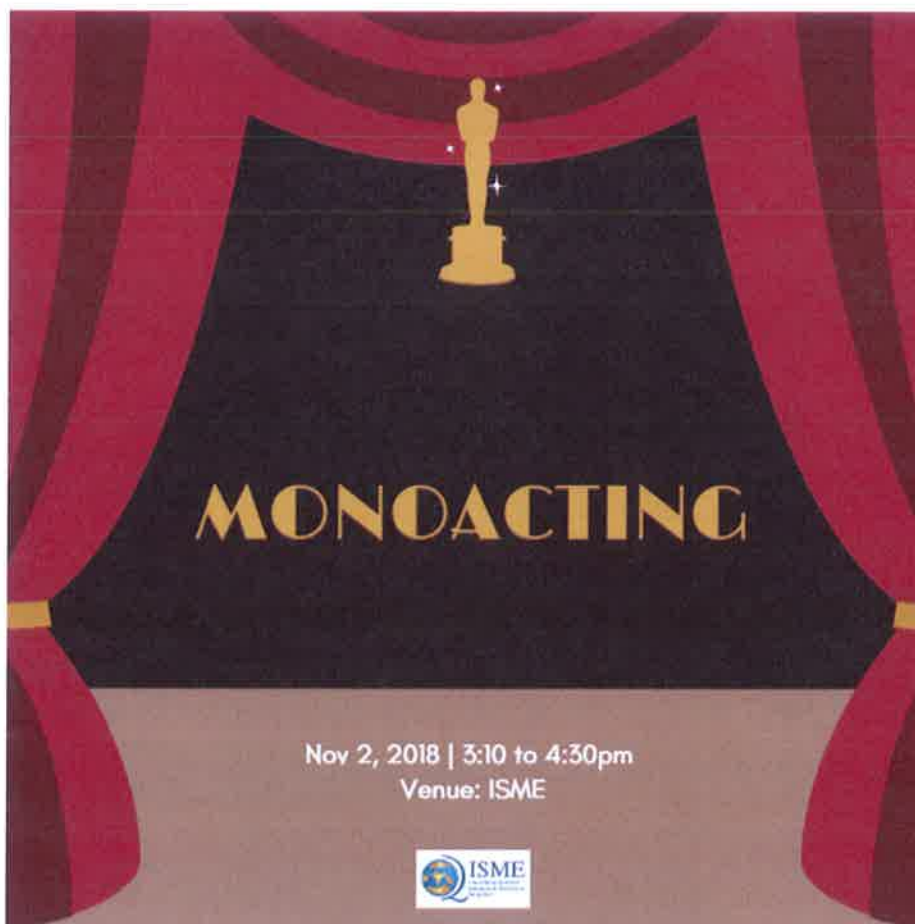

Activity: MONO ACTING

Date: 02/11/2018

Time: 3:30 to 4:30

Location: ISME

No of students present: 15

Poster / Flyer / Notice

Event Report

On November 2, 2018, the International School of Management Excellence (ISME) hosted a captivating Mono Acting event as part of its cultural activities. The event aimed to provide a platform for students to show case their acting skills, creativity, and expressiveness through solo performances.

Students from various courses and batches enthusiastically participated in the event. Their performances reflected a diverse range of themes, from poignant dramas to hilarious comedies, showcasing the multifaceted talent pool within the ISME community.

Photographs with Caption

The Mono Acting event at the International School of Management Excellence was a resounding success, showcasing the remarkable talent and creativity of the students. Through their solo performances, the participants demonstrated their ability to inhabit diverse characters, evoke emotions, and engage the audience in meaningful storytelling.