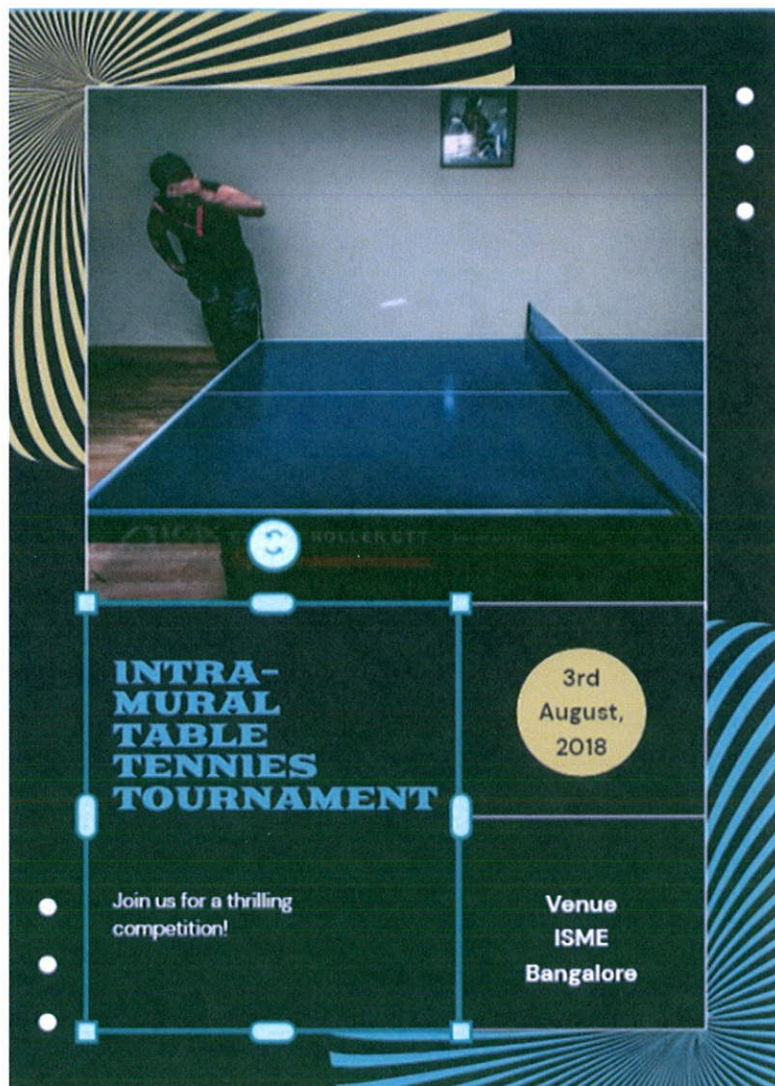

**Activity: Intra-Mural Table Tennis Tournament (Singles & Doubles)**

Date: 03-08-2018

Time: 3.00 P.M

Location: ISME Bangalore

No of students present: 14

**Poster / Flyer / Notice**

### Event Report

The intramural table tennis tournament buzzed with competitive energy. Students displayed their skills in both singles and doubles matches. Singles matches required precision and agility, each player strategizing to outmaneuver their opponent with clever placements. Doubles matches brought teamwork to the table, as players coordinated their movements seamlessly to dominate the table. Spectacular rallies unfolded, filled with lightning-fast exchanges and dramatic saves, driving players to give their all in pursuit of victory. Amidst the cheers, the tournament epitomized the joy and passion of table tennis.

### Photographs with Caption

This fast-paced and exciting event is open to students of all skill levels. The energy and adrenaline rush was very high and adrenaline rush was maintained throughout the tournament.