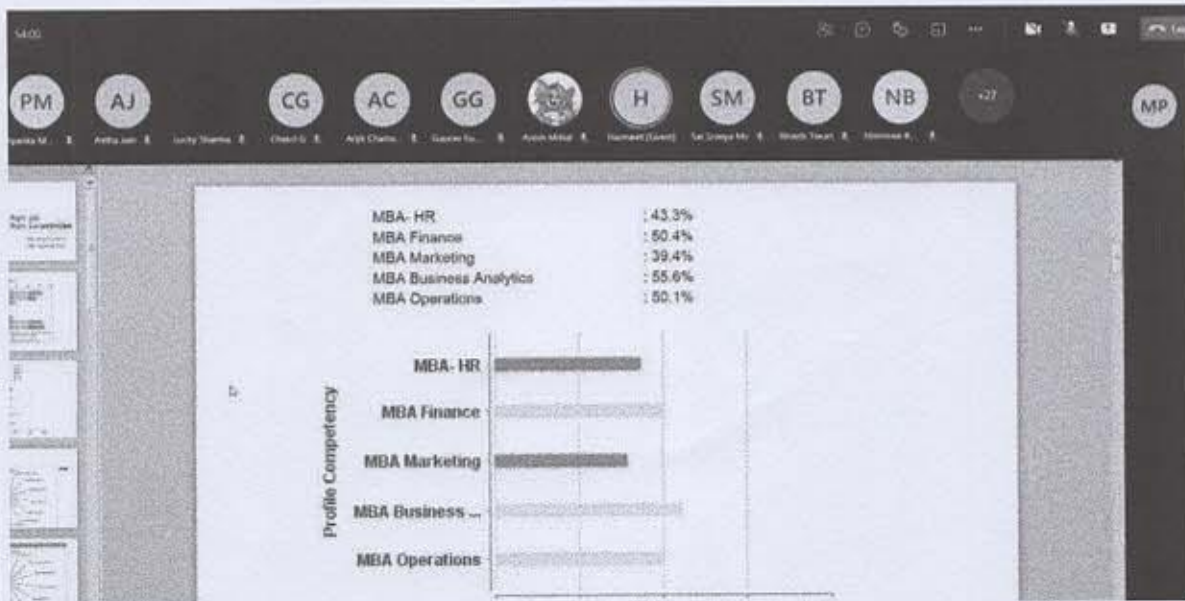

Career Counselling Session- with Harmeet Bajaj presenting Profile Compatibility - Students Online