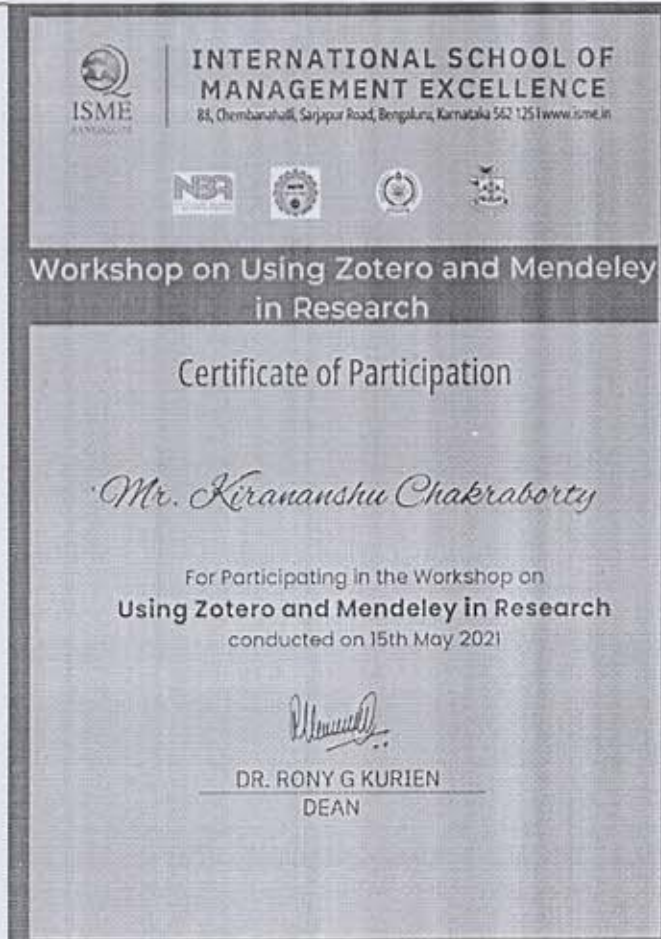

### Event Report

The workshop introduced attendees to Zotero and Mendeley, two popular citation management tools. The workshop delved into the functionalities of Zotero, starting from installation and setup to advanced features. Participants were guided on how to efficiently collect, organize, and annotate sources directly from their web browser. The workshop also covered the collaborative aspects of Zotero, showcasing its ability to facilitate group projects and shared libraries. The second part of the workshop focused on Mendeley, exploring its integration with Microsoft Word for seamless citation and bibliography creation. Attendees gained insights into using Mendeley to organize, annotate documents, and collaborate within research groups. Special attention was given to Mendeley's social features, allowing researchers to discover and connect with others in their field. The workshop focused on Zotero and Mendeley's compatibility with various databases and academic publishers. Participants learned how to import citations, reduce errors, and address common challenges. Practical sessions provided tips for a streamlined citation process. The workshop resulted in increased confidence in managing references and streamlining research processes, making it a valuable resource for digital researchers.

23.	Greeshma Francis
24.	Remya Nair
25.	Beena Thomas

Authorized Signatory (Dean/Principal/Head/Coordinator)

Name:

Date: 15<sup>th</sup> May 2021

DEAN

International School of Management Excellence

**Sample Certificates (where Applicable) – Max 2 and Max 6**